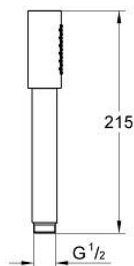

28 034 KS0 SENA STICK HAND SHOWER 1 SPRAY

PRODUCT DESCRIPTION

- Colour: velvet black
- spray pattern: Standard spray
- metal
- GROHE DreamSpray - perfect spray pattern
- GROHE LongLife finish
- GROHE SpeedClean - effortless limescale removal
- Inner WaterGuide - inner insulation for surface protection
- Universal Mounting System. Fitting all standard shower hoses

28 034 KS0 SENA STICK HAND SHOWER 1 SPRAY

SPARE PARTS, July 2009 – now

1: Dirt strainer (Spare part-nr. 0700200M)