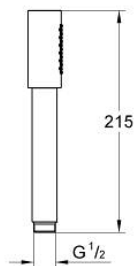

## 28 034 KS0 SENA STICK HAND SHOWER 1 SPRAY

### PRODUCT DESCRIPTION

- Colour: velvet black
- spray pattern: Standard spray
- metal
- GROHE DreamSpray - perfect spray pattern
- GROHE LongLife finish
- GROHE SpeedClean - effortless limescale removal
- Inner WaterGuide - inner insulation for surface protection
- universal mounting system, fitting all standard shower hoses

## 28 034 KS0 SENA STICK HAND SHOWER 1 SPRAY

**SPARE PARTS**, 7月 2009 – now

1: Dirt strainer (Spare part-nr. 0700200M)