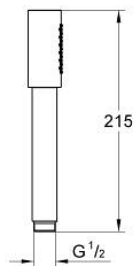

28 034 LS0 SENA STICK HAND SHOWER 1 SPRAY

PRODUCT DESCRIPTION

- Colour: moon white
- spray pattern: Standard spray
- metal
- GROHE DreamSpray - perfect spray pattern
- GROHE LongLife finish
- GROHE SpeedClean - effortless limescale removal
- Inner WaterGuide - inner insulation for surface protection
- Universal Mounting System. Fitting all standard shower hoses

28 034 LS0 SENA STICK HAND SHOWER 1 SPRAY

SPARE PARTS, July 2009 – now

1: Dirt strainer (Spare part-nr. 0700200M)