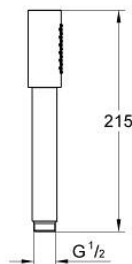

28 034 LS0 SENA STICK HAND SHOWER 1 SPRAY

PRODUCT DESCRIPTION

- Colour: moon white
- spray pattern: Standard spray
- metal
- GROHE DreamSpray - perfect spray pattern
- GROHE LongLife finish
- GROHE SpeedClean - effortless limescale removal
- Inner WaterGuide - inner insulation for surface protection
- universal mounting system, fitting all standard shower hoses

28 034 LS0 SENA STICK HAND SHOWER 1 SPRAY

SPARE PARTS, 7月 2009 – now

1: Dirt strainer (Spare part-nr. 0700200M)