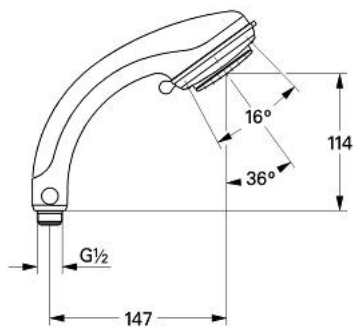

28 174 000 RELEXA PLUS 80 CHAMPAGNE HAND SHOWER 2 SPRAYS

PRODUCT DESCRIPTION

- Colour: chrome
- spray patterns: Champagne/Jet
- adjustable shower jet
- GROHE SpeedClean - effortless limescale removal
- Grohclick integrated quick coupling
- TwistStop - to prevent hose from twisting
- suitable for instantaneous heater
- GROHE CoolTouch
- optional coupling piece with flow regulating valve 9,5 l/min. maximum flow rate at 1-6 bar (28637XX)
- GROHE LongLife finish

28 174 000 **RELEXA PLUS 80 CHAMPAGNE HAND SHOWER 2 SPRAYS**

SPARE PARTS, February 2007 – now

1: Coupling piece (Spare part-nr. 28635XX0)

2: Dirt strainer (Spare part-nr. 0700200M)