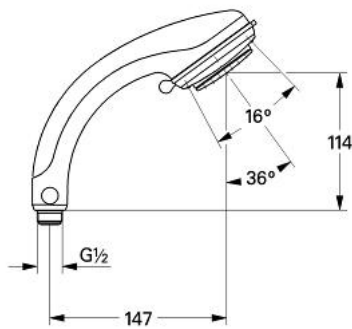

28 174 000 RELEXA PLUS 80 CHAMPAGNE HAND SHOWER 2 SPRAYS

PRODUCT DESCRIPTION

- Colour: chrome
- spray patterns: Champagne spray/Jet
- adjustable shower spray
- GROHE SpeedClean - effortless limescale removal
- Grohclick integrated quick coupling
- TwistStop - to prevent hose from twisting
- suitable for instantaneous heater
- GROHE CoolTouch
- optional coupling piece with flow regulating valve 9.5 l/min maximum flow rate at 1-6 bar (28 637 XX)
- GROHE LongLife finish

28 174 000 RELEXA PLUS 80 CHAMPAGNE HAND SHOWER 2 SPRAYS

SPARE PARTS, 2月 2007 – now

1: Coupling piece (Spare part-nr. 28635XX0)

2: Dirt strainer (Spare part-nr. 0700200M)