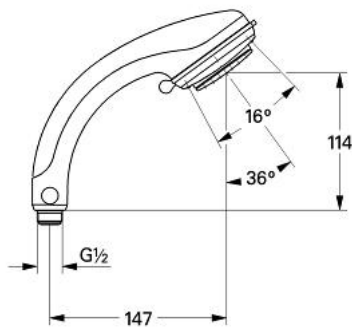

## 28 174 IG0 RELEXA PLUS 80 CHAMPAGNE HAND SHOWER 2 SPRAYS

### PRODUCT DESCRIPTION

- Colour: chrome/gold
- spray patterns: Champagne/Jet
- adjustable shower jet
- GROHE SpeedClean - effortless limescale removal
- Grohclick integrated quick coupling
- TwistStop - to prevent hose from twisting
- suitable for instantaneous heater
- GROHE CoolTouch
- optional coupling piece with flow regulating valve 9,5 l/min. maximum flow rate at 1-6 bar (28637XX)
- GROHE LongLife finish