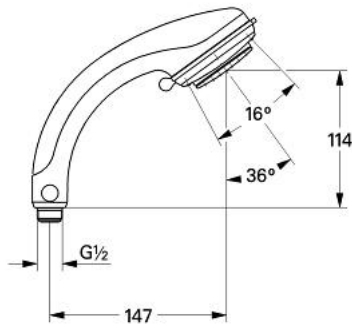

28 174 IG0 RELEXA PLUS 80 CHAMPAGNE HAND SHOWER 2 SPRAYS

PRODUCT DESCRIPTION

- Colour: chrome/gold
- spray patterns: Champagne spray/Jet
- adjustable shower spray
- GROHE SpeedClean - effortless limescale removal
- Grohclick integrated quick coupling
- TwistStop - to prevent hose from twisting
- suitable for instantaneous heater
- GROHE CoolTouch
- optional coupling piece with flow regulating valve 9.5 l/min maximum flow rate at 1-6 bar (28 637 XX)
- GROHE LongLife finish

28 174 IG0 RELEXA PLUS 80 CHAMPAGNE HAND SHOWER 2 SPRAYS

SPARE PARTS, 1月 1991 – now

1: Spray faceplate (Spare part-nr. 45658IG0)

2: Coupling piece (Spare part-nr. 28635XX0)

3: Dirt strainer (Spare part-nr. 0700200M)