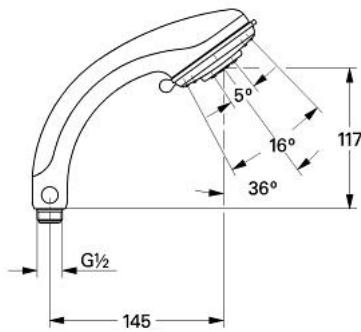

28 176 000 RELEXA PLUS 80 PULSATOR HAND SHOWER 2 SPRAYS

PRODUCT DESCRIPTION

- Colour: chrome
- Pulsator/Wide
- adjustable shower jet
- GROHE SpeedClean - effortless limescale removal
- Grohclick integrated quick coupling
- TwistStop - to prevent hose from twisting
- suitable for instantaneous heater
- GROHE CoolTouch
- optional coupling piece with flow regulating valve 9,5 l/min. maximum flow rate at 1-6 bar (28637XX)
- GROHE LongLife finish

28 176 000 RELEXA PLUS 80 PULSATOR HAND SHOWER 2 SPRAYS

SPARE PARTS, December 2006 – now

1: Coupling piece (Spare part-nr. 28635XX0)

2: Dirt strainer (Spare part-nr. 0700200M)

3: Disassembling key

(for Relexa Plus, Relexa Cosmopolitan face plate) (Spare part-nr. 45654000)*