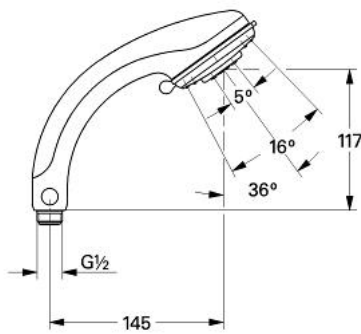

28 176 000 RELEXA PLUS 80 PULSATOR HAND SHOWER 2 SPRAYS

PRODUCT DESCRIPTION

- Colour: chrome
- Pulsator/Normal
- adjustable shower spray
- GROHE SpeedClean - effortless limescale removal
- Grohclick integrated quick coupling
- TwistStop - to prevent hose from twisting
- suitable for instantaneous heater
- GROHE CoolTouch
- optional coupling piece with flow regulating valve 9.5 l/min maximum flow rate at 1-6 bar (28 637 XX)
- GROHE LongLife finish

28 176 000 RELEXA PLUS 80 PULSATOR HAND SHOWER 2 SPRAYS

SPARE PARTS, 12月 2006 – now

1: Coupling piece (Spare part-nr. 28635XX0)

2: Dirt strainer (Spare part-nr. 0700200M)

3: Disassembling key (Spare part-nr. 45654000)*