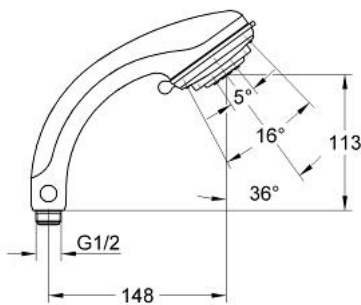

28 178 000 RELEXA PLUS 80 TOP 4 HAND SHOWER 4 SPRAYS

PRODUCT DESCRIPTION

- Colour: chrome
- spray patterns: Wide/Jet/Champagne/Pulsator
- GROHE CoolTouch
- GROHE LongLife finish
- GROHE SpeedClean - effortless limescale removal
- TwistStop - to prevent hose from twisting
- Grohclick integrated quick coupling
- Universal Mounting System. Fitting all standard shower hoses
- suitable for instantaneous heater
- optional coupling piece with flow regulating valve 9,5 l/min. maximum flow rate at 1-6 bar (28637XX)

28 178 000 RELEXA PLUS 80 TOP 4 HAND SHOWER 4 SPRAYS

SPARE PARTS, February 2007 – now

1: Replacement pulsator element (Spare part-nr. 45656XX0)

2: Coupling piece (Spare part-nr. 28635XX0)

3: Dirt strainer (Spare part-nr. 0700200M)

4: Disassembling key

(for Relexa Plus, Relexa Cosmopolitan face plate) (Spare part-nr. 45654000)*

* Optional accessories