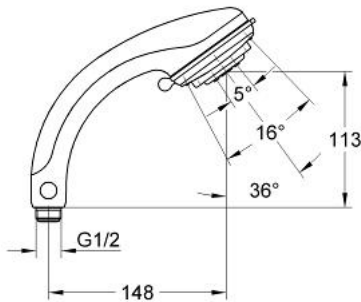

28 178 000 RELEXA PLUS 80 TOP 4 HAND SHOWER 4 SPRAYS

PRODUCT DESCRIPTION

- Colour: chrome
- spray patterns: Normal, Jet, Champagne spray, Pulsator
- GROHE CoolTouch
- GROHE LongLife finish
- GROHE SpeedClean - effortless limescale removal
- TwistStop - to prevent hose from twisting
- Grohclick integrated quick coupling
- universal mounting system, fitting all standard shower hoses
- suitable for instantaneous heater
- optional coupling piece with flow regulating valve 9.5 l/min maximum flow rate at 1-6 bar (28 637 XX)

28 178 000 RELEXA PLUS 80 TOP 4 HAND SHOWER 4 SPRAYS

SPARE PARTS, 2月 2007 – now

1: Replacement pulsator element (Spare part-nr. 45656XX0)

2: Coupling piece (Spare part-nr. 28635XX0)

3: Dirt strainer (Spare part-nr. 0700200M)