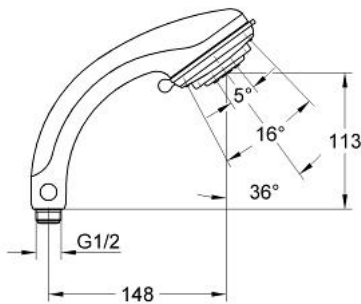

28 178 IG0 RELEXA PLUS 80 TOP 4 HAND SHOWER 4 SPRAYS

PRODUCT DESCRIPTION

- Colour: chrome/gold
- spray patterns: Wide/Jet/Champagne/Pulsator
- GROHE CoolTouch
- GROHE LongLife finish
- GROHE SpeedClean - effortless limescale removal
- TwistStop - to prevent hose from twisting
- Grohclick integrated quick coupling
- Universal Mounting System. Fitting all standard shower hoses
- suitable for instantaneous heater
- optional coupling piece with flow regulating valve 9,5 l/min. maximum flow rate at 1-6 bar (28637XX)

28 178 IG0 RELEXA PLUS 80 TOP 4 HAND SHOWER 4 SPRAYS

SPARE PARTS, January 1991 – now

1: Replacement pulsator element (Spare part-nr. 45656K00)

2: Spray faceplate (Spare part-nr. 45660IG0)

3: Coupling piece (Spare part-nr. 28635XX0)

3.1: O-ring $\varnothing 11 \times \varnothing 2$ (Spare part-nr. 0122400M)

4: Dirt strainer (Spare part-nr. 0700200M)

5: Disassembling key

(for Relexa Plus, Relexa Cosmopolitan face plate) (Spare part-nr. 45654000)