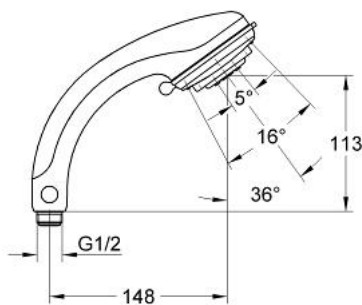

28 178 IG0 RELEXA PLUS 80 TOP 4 HAND SHOWER 4 SPRAYS

PRODUCT DESCRIPTION

- Colour: chrome/gold
- spray patterns: Normal, Jet, Champagne spray, Pulsator
- GROHE CoolTouch
- GROHE LongLife finish
- GROHE SpeedClean - effortless limescale removal
- TwistStop - to prevent hose from twisting
- Grohclick integrated quick coupling
- universal mounting system, fitting all standard shower hoses
- suitable for instantaneous heater
- optional coupling piece with flow regulating valve 9.5 l/min maximum flow rate at 1-6 bar (28 637 XX)

28 178 IG0 RELEXA PLUS 80 TOP 4 HAND SHOWER 4 SPRAYS

SPARE PARTS, 1月 1991 – now

1: Replacement pulsator element (Spare part-nr. 45656K00)

2: Spray faceplate (Spare part-nr. 45660IG0)

3: Coupling piece (Spare part-nr. 28635XX0)