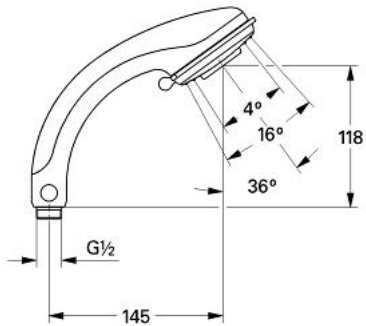

## 28 182 000 RELEXA PLUS 80 SAUNA HAND SHOWER 2 SPRAYS

### PRODUCT DESCRIPTION

- Colour: chrome
- Laminar/Wide
- adjustable shower jet
- with enclosed showering massage glove out of natural fibre
- GROHE SpeedClean - effortless limescale removal
- Grohclick integrated quick coupling
- TwistStop - to prevent hose from twisting
- suitable for instantaneous heater
- GROHE CoolTouch
- GROHE LongLife finish

## 28 182 000 RELEXA PLUS 80 SAUNA HAND SHOWER 2 SPRAYS

**SPARE PARTS**, December 2006 – now

1: Coupling piece (Spare part-nr. 28635XX0)

2: Dirt strainer (Spare part-nr. 0700200M)

3: Disassembling key

(for Relexa Plus, Relexa Cosmopolitan face plate) (Spare part-nr. 45654000)\*