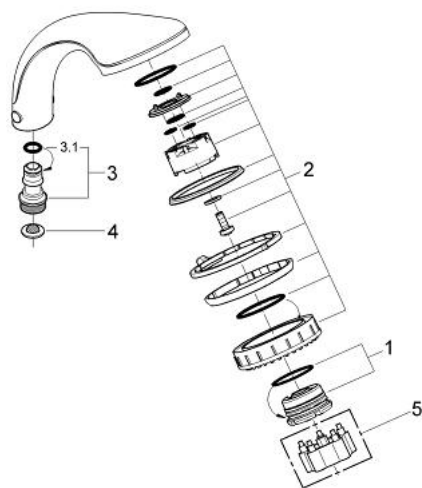

## 28 182 000 RELEXA PLUS 80 SAUNA HAND SHOWER 2 SPRAYS

### PRODUCT DESCRIPTION

- Colour: chrome
- Laminar/Wide
- adjustable shower jet
- with enclosed showering massage glove out of natural fibre
- GROHE SpeedClean - effortless limescale removal
- Grohclick integrated quick coupling
- TwistStop - to prevent hose from twisting
- suitable for instantaneous heater
- GROHE CoolTouch
- GROHE LongLife finish

## 28 182 000 RELEXA PLUS 80 SAUNA HAND SHOWER 2 SPRAYS

**SPARE PARTS**, December 2006 – now

1: Coupling piece (Spare part-nr. 28635XX0)

2: Dirt strainer (Spare part-nr. 0700200M)

3: Disassembling key

(for Relexa Plus, Relexa Cosmopolitan face plate) (Spare part-nr. 45654000)\*