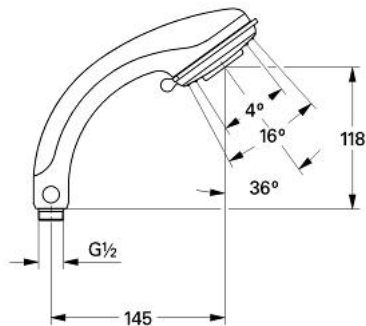

28 182 000 RELEXA PLUS 80 SAUNA HAND SHOWER 2 SPRAYS

PRODUCT DESCRIPTION

- Colour: chrome
- Laminar/Normal
- adjustable shower spray
- with enclosed showering massage glove made of natural fibre
- GROHE SpeedClean - effortless limescale removal
- Grohclick integrated quick coupling
- TwistStop - to prevent hose from twisting
- suitable for instantaneous heater
- GROHE CoolTouch
- GROHE LongLife finish

28 182 000 RELEXA PLUS 80 SAUNA HAND SHOWER 2 SPRAYS

SPARE PARTS, 12月 2006 – now

1: Coupling piece (Spare part-nr. 28635XX0)

2: Dirt strainer (Spare part-nr. 0700200M)

3: Disassembling key (Spare part-nr. 45654000)*