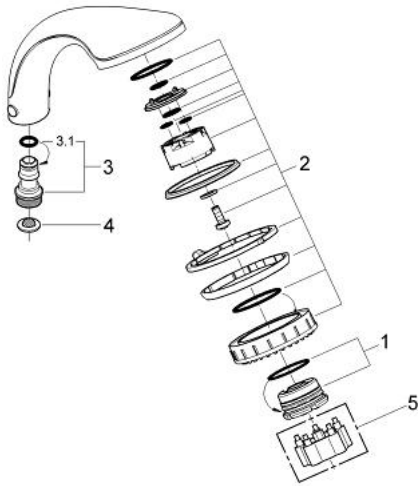

28 182 000 RELEXA PLUS 80 SAUNA HAND SHOWER 2 SPRAYS

PRODUCT DESCRIPTION

- Colour: chrome
- Laminar/Normal
- adjustable shower spray
- with enclosed showering massage glove made of natural fibre
- GROHE SpeedClean - effortless limescale removal
- Grohclick integrated quick coupling
- TwistStop - to prevent hose from twisting
- suitable for instantaneous heater
- GROHE CoolTouch
- GROHE LongLife finish

28 182 000 RELEXA PLUS 80 SAUNA HAND SHOWER 2 SPRAYS

SPARE PARTS, 12月 2006 – now

1: Coupling piece (Spare part-nr. 28635XX0)

2: Dirt strainer (Spare part-nr. 0700200M)

3: Disassembling key (Spare part-nr. 45654000)*