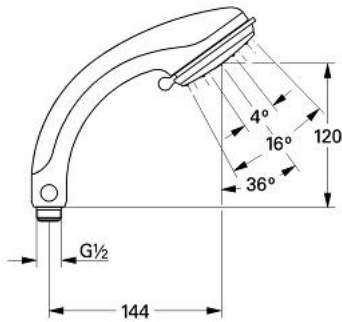

28 185 000 RELEXA PLUS 80 DUAL HAND SHOWER 2 SPRAYS

PRODUCT DESCRIPTION

- Colour: chrome
- Turbo Jet (hard spray)/Wide (full shower spray)
- adjustable shower jet
- GROHE LongLife finish
- GROHE SpeedClean - effortless limescale removal
- TwistStop - to prevent hose from twisting
- Grohclick integrated quick coupling
- Universal Mounting System. Fitting all standard shower hoses

28 185 000 RELEXA PLUS 80 DUAL HAND SHOWER 2 SPRAYS

SPARE PARTS, February 2007 – now

1: Coupling piece (Spare part-nr. 28635XX0)

2: Dirt strainer (Spare part-nr. 0700200M)