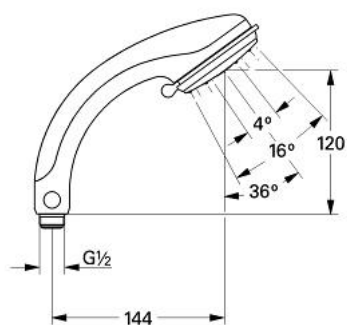

28 185 000 RELEXA PLUS 80 DUAL HAND SHOWER 2 SPRAYS

PRODUCT DESCRIPTION

- Colour: chrome
- Turbo Jet (normal spray hard)/Normal (full shower spray)
- adjustable shower spray
- GROHE LongLife finish
- GROHE SpeedClean - effortless limescale removal
- TwistStop - to prevent hose from twisting
- Grohclick integrated quick coupling
- universal mounting system, fitting all standard shower hoses

28 185 000 RELEXA PLUS 80 DUAL HAND SHOWER 2 SPRAYS

SPARE PARTS, 2月 2007 – now

1: Coupling piece (Spare part-nr. 28635XX0)

2: Dirt strainer (Spare part-nr. 0700200M)