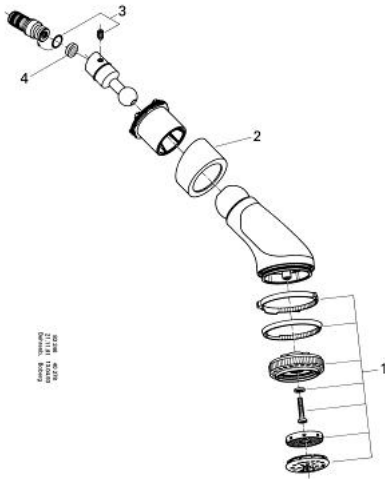

28 192 000 RELEXA PLUS HEAD SHOWER CHAMPAGNE

PRODUCT DESCRIPTION

- Colour: chrome
- adjustable shower jet
- spray patterns: Champagne/Jet
- GROHE SpeedClean - effortless limescale removal
- ball-joint
- installation dependent angle of inclination
- for shower or rather bath
- connection thread with pre-assembled sealing
- GROHE LongLife finish

28 192 000 RELEXA PLUS HEAD SHOWER CHAMPAGNE

SPARE PARTS, January 1991 – now

- 1: Spray faceplate (Spare part-nr. 45666000)
- 2: Escutcheon (Spare part-nr. 45664000)
- 3: Thread pin (Spare part-nr. 45665000)
- 4: Dirt strainer (Spare part-nr. 0492200M)