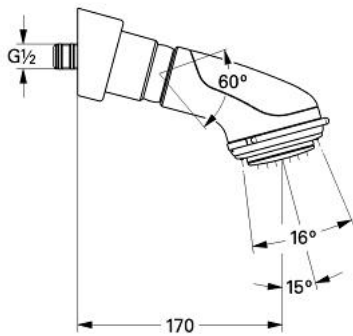

28 192 000 RELEXA PLUS HEAD SHOWER CHAMPAGNE

PRODUCT DESCRIPTION

- Colour: chrome
- adjustable shower jet
- spray patterns: Champagne/Jet
- GROHE SpeedClean - effortless limescale removal
- ball-joint
- installation dependent angle of inclination
- for shower or rather bath
- connection thread with pre-assembled sealing
- GROHE LongLife finish

28 192 000 RELEXA PLUS HEAD SHOWER CHAMPAGNE

SPARE PARTS, January 1991 – now

- 1: Spray faceplate (Spare part-nr. 45666000)
- 2: Escutcheon (Spare part-nr. 45664000)
- 3: Thread pin (Spare part-nr. 45665000)
- 4: Dirt strainer (Spare part-nr. 0492200M)