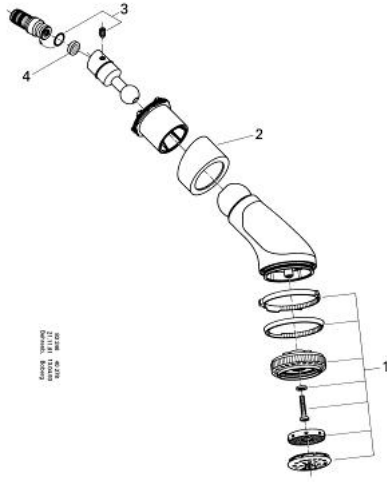

28 192 000 RELEXA PLUS HEAD SHOWER CHAMPAGNE 1/2"

PRODUCT DESCRIPTION

- Colour: chrome
- adjustable shower spray
- spray patterns: Champagne spray/Jet
- GROHE SpeedClean - effortless limescale removal
- ball-joint
- installation dependent angle of inclination
- for shower or bath
- connection thread with pre-assembled sealing
- GROHE LongLife finish

28 192 000 RELEXA PLUS HEAD SHOWER CHAMPAGNE 1/2"

28.192

SPARE PARTS, 1月 1991 – now

- 1: Spray faceplate (Spare part-nr. 45666000)
- 2: Escutcheon (Spare part-nr. 45664000)
- 3: thread pin M6 x 6 (Spare part-nr. 45665000)
- 4: Dirt strainer (Spare part-nr. 0492200M)