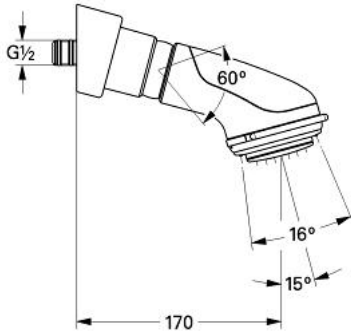

28 192 000 RELEXA PLUS HEAD SHOWER CHAMPAGNE 1/2"

PRODUCT DESCRIPTION

- Colour: chrome
- adjustable shower spray
- spray patterns: Champagne spray/Jet
- GROHE SpeedClean - effortless limescale removal
- ball-joint
- installation dependent angle of inclination
- for shower or bath
- connection thread with pre-assembled sealing
- GROHE LongLife finish

28 192 000 RELEXA PLUS HEAD SHOWER CHAMPAGNE 1/2"

28.192

SPARE PARTS, 1月 1991 – now

- 1: Spray faceplate (Spare part-nr. 45666000)
- 2: Escutcheon (Spare part-nr. 45664000)
- 3: thread pin M6 x 6 (Spare part-nr. 45665000)
- 4: Dirt strainer (Spare part-nr. 0492200M)