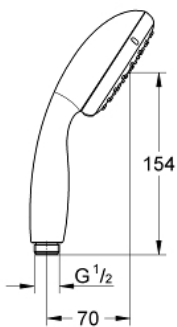

28 214 002 TEMPESTA 100 HAND SHOWER 1 SPRAY

PRODUCT DESCRIPTION

- Colour: chrome
- spray pattern: Rain
- GROHE DreamSpray - perfect spray pattern
- GROHE LongLife finish
- GROHE SpeedClean - effortless limescale removal
- Inner WaterGuide - inner insulation for surface protection
- ShockProof silicone ring prevents damages caused by shower falling
- Universal Mounting System. Fitting all standard shower hoses
- for low pressure
- Min. recommended pressure 0.1 bar

28 214 002 TEMPESTA 100 HAND SHOWER 1 SPRAY

SPARE PARTS, August 2010 – now

1: Dirt strainer (Spare part-nr. 0700200M)