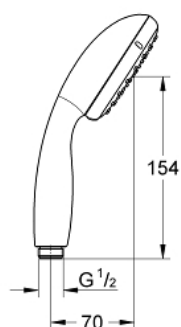

28 214 002 TEMPESTA 100 HAND SHOWER 1 SPRAY

PRODUCT DESCRIPTION

- Colour: chrome
- spray pattern: Rain
- GROHE DreamSpray - perfect spray pattern
- GROHE LongLife finish
- GROHE SpeedClean - effortless limescale removal
- Inner WaterGuide - inner insulation for surface protection
- ShockProof silicone ring prevents damages caused by shower falling
- universal mounting system, fitting all standard shower hoses
- for low pressure
- min. recommended pressure 0.1 bar

28 214 002 TEMPESTA 100 HAND SHOWER 1 SPRAY

SPARE PARTS, 8月 2010 – now

1: Dirt strainer (Spare part-nr. 0700200M)