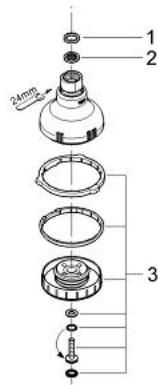

28 270 000 RELEXA PLUS 80 DUAL HEAD SHOWER 2 SPRAYS

PRODUCT DESCRIPTION

- Colour: chrome
- Turbo Jet (normal spray hard)/Normal (full shower spray)
- ball-joint
- connection thread 1/2"
- GROHE LongLife finish
- GROHE SpeedClean - effortless limescale removal
- without shower arm

28 270 000 RELEXA PLUS 80 DUAL HEAD SHOWER 2 SPRAYS

SPARE PARTS, 1月 1994 – now

1: Fibre seal $\varnothing 18,5 \times \varnothing 12 \times 2$ (Spare part-nr. 0138900M)

2: Dirt strainer (Spare part-nr. 0700200M)

3: Spray faceplate (Spare part-nr. 45663000)