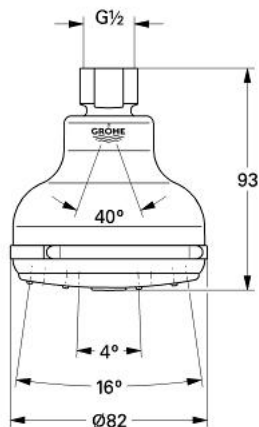

28 270 000 RELEXA PLUS 80 DUAL HEAD SHOWER 2 SPRAYS

PRODUCT DESCRIPTION

- Colour: chrome
- Turbo Jet (normal spray hard)/Normal (full shower spray)
- ball-joint
- connection thread 1/2"
- GROHE LongLife finish
- GROHE SpeedClean - effortless limescale removal
- without shower arm

28 270 000 RELEXA PLUS 80 DUAL HEAD SHOWER 2 SPRAYS

SPARE PARTS, 1月 1994 – now

1: Fibre seal $\varnothing 18,5 \times \varnothing 12 \times 2$ (Spare part-nr. 0138900M)

2: Dirt strainer (Spare part-nr. 0700200M)

3: Spray faceplate (Spare part-nr. 45663000)