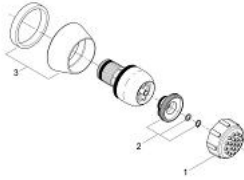

## 28 286 000 RELEXA 50 SIDE SHOWER 2 SPRAYS

### SPARE PARTS, June 2009 – now

- 1: Spray faceplate (Spare part-nr. 45147000)
- 2: Volume control (Spare part-nr. 45148000)
- 3: Escutcheon (Spare part-nr. 45174000)

## 28 286 000 RELEXA 50 SIDE SHOWER 2 SPRAYS

**SPARE PARTS**, January 1999 – June 2009

1: Spray faceplate (Spare part-nr. 45147000)

2: Volume control (Spare part-nr. 45148000)

3: Escutcheon (Spare part-nr. 45173000)

4: Sealing washer Ø30 x Ø2,5 (Spare part-nr. 0296700M)