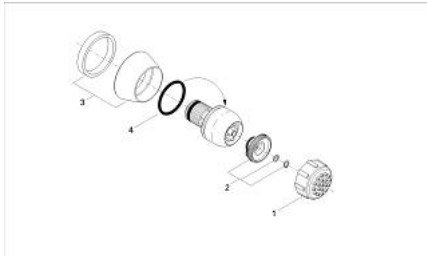

## 28 286 000 RELEXA 50 SIDE SHOWER 2 SPRAYS

### SPARE PARTS, June 2009 – now

- 1: Spray faceplate (Spare part-nr. 45147000)
- 2: Volume control (Spare part-nr. 45148000)
- 3: Escutcheon (Spare part-nr. 45174000)

## 28 286 000 RELEXA 50 SIDE SHOWER 2 SPRAYS

**SPARE PARTS**, January 1999 – June 2009

1: Spray faceplate (Spare part-nr. 45147000)

2: Volume control (Spare part-nr. 45148000)

3: Escutcheon (Spare part-nr. 45173000)

4: Sealing washer Ø30 x Ø2,5 (Spare part-nr. 0296700M)