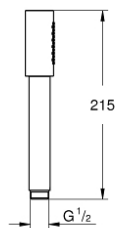

## 28 341 000 SENA STICK HAND SHOWER 1 SPRAY

### PRODUCT DESCRIPTION

- Colour: chrome
- spray pattern: Standard spray
- material: metal
- GROHE EcoJoy 9.5 l/min flow limiter
- GROHE DreamSpray - perfect spray pattern
- GROHE LongLife finish
- GROHE SpeedClean - effortless limescale removal
- Inner WaterGuide - inner insulation for surface protection
- Universal Mounting System. Fitting all standard shower hoses
- suitable for instantaneous heater
- minimum pressure 1,0 bar

## 28 341 000 SENA STICK HAND SHOWER 1 SPRAY

**SPARE PARTS**, December 2003 – now

1: Dirt strainer (Spare part-nr. 0700200M)