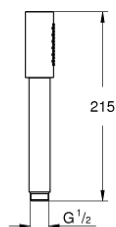

28 341 000 SENA STICK HAND SHOWER 1 SPRAY

PRODUCT DESCRIPTION

- Colour: chrome
- spray pattern: Standard spray
- material: metal
- 9.5 l/min flow limiter
- GROHE DreamSpray - perfect spray pattern
- GROHE LongLife finish
- GROHE SpeedClean - effortless limescale removal
- Inner WaterGuide - inner insulation for surface protection
- universal mounting system, fitting all standard shower hoses
- suitable for instantaneous heater
- min. recommended pressure 1.0 bar

28 341 000 SENA STICK HAND SHOWER 1 SPRAY

SPARE PARTS, 12月 2003 – now

1: Dirt strainer (Spare part-nr. 0700200M)