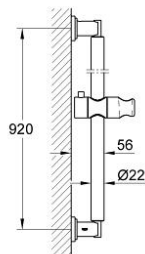

28 346 000 **SENA SHOWER RAIL, 900 MM**

PRODUCT DESCRIPTION

- Colour: chrome
- metal
- vertical adjustable rail holder
- with shower holder
- swivels
- GROHE LongLife finish

28 346 000 SENA SHOWER RAIL, 900 MM

SPARE PARTS, January 2003 – now

1: Sliding piece (Spare part-nr. 12140000)

2: Fastening set Atrio Accessories (Spare part-nr. 40037000)