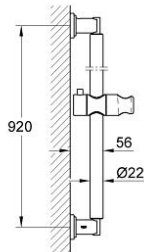

28 346 000 **SENA SHOWER RAIL 900 MM**

PRODUCT DESCRIPTION

- Colour: chrome
- metal
- vertical adjustable rail holder
- with shower holder
- swivelling
- GROHE LongLife finish

28 346 000 **SENA SHOWER RAIL 900 MM**

SPARE PARTS, 1月 2003 – now

1: Glide element (Spare part-nr. 12140000)

2: Fastening set Atrio accessories (Spare part-nr. 40037000)