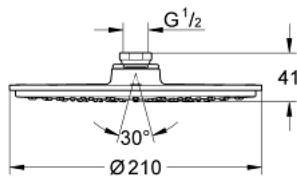

28 368 LS0 RAINSHOWER COSMOPOLITAN 210 HEAD SHOWER 1 SPRAY

PRODUCT DESCRIPTION

- Colour: moon white/chrome
- spray pattern: Rain
- starting at 0.5 bar flow pressure
- spray plate white
- Ø 210 mm
- material: metal
- with ball joint
- angle of rotation $\pm 15^\circ$
- connection thread 1/2"
- GROHE DreamSpray - perfect flow
- GROHE LongLife finish
- GROHE SpeedClean - effortless limescale removal
- suitable for instantaneous heater
- To be used with shower arm 28 384 000, 28 497 000, 28 576 000 or 28 724 000
- GROHE LongLife finish

28 368 LS0 RAINSHOWER COSMOPOLITAN 210 HEAD SHOWER 1 SPRAY

SPARE PARTS, September 2013 – now

1: Inlet valve assembly (Spare part-nr. 45933000)