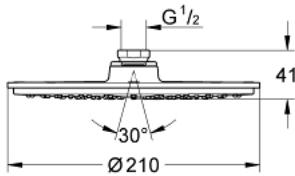

28 368 LS0 RAINSHOWER COSMOPOLITAN 210 HEAD SHOWER 1 SPRAY

PRODUCT DESCRIPTION

- Colour: moon white/chrome
- spray pattern: Rain
- starting at 0.5 bar flow pressure
- spray plate white
- Ø 210 mm
- material: metal
- with ball joint
- rotation angle $\pm 15^\circ$
- connection thread 1/2"
- GROHE DreamSpray - perfect flow
- GROHE LongLife finish
- GROHE SpeedClean - effortless limescale removal
- suitable for instantaneous heater
- This head shower should only be used in conjunction with shower arm
28 384, 28 497 28 576 or 28 724!
- GROHE LongLife finish

28 368 LS0 RAINSHOWER COSMOPOLITAN 210 HEAD SHOWER 1 SPRAY

SPARE PARTS, 9月 2013 – now

1: Spare part set (Spare part-nr. 45933000)