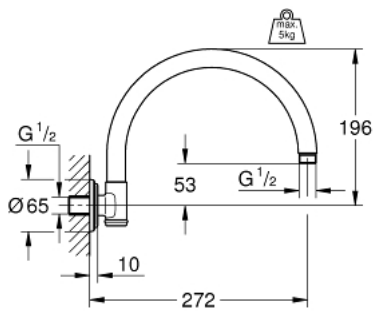

28 384 000 **RAINSHOWER RUSTIC SHOWER ARM 272 MM**

PRODUCT DESCRIPTION

- Colour: chrome
- material: metal
- connection thread 1/2"
- GROHE LongLife finish

28 384 000 **RAINSHOWER RUSTIC SHOWER ARM 272 MM**

SPARE PARTS, January 2002 – now

1: Escutcheon (Spare part-nr. 11714000)