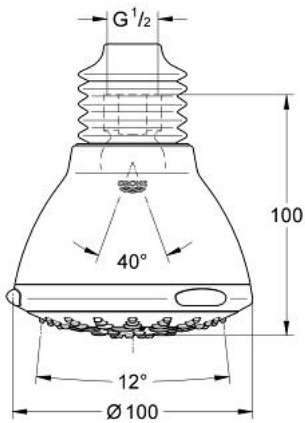

28 397 000 MOVARIO 100 FIVE HEAD SHOWER 5 SPRAYS

PRODUCT DESCRIPTION

- Colour: chrome
- spray patterns: Wide / Jet / Rain / Massage / Champagne
- ball-joint
- GROHE LongLife finish
- GROHE SpeedClean - effortless limescale removal

28 397 000 MOVARIO 100 FIVE HEAD SHOWER 5 SPRAYS

SPARE PARTS, August 2006 – now

1: Bellow (Spare part-nr. 45199B10)

2: Fibre seal dia. 12x2 mm (Spare part-nr. 0138900M)

3: Dirt strainer (Spare part-nr. 0676800M)