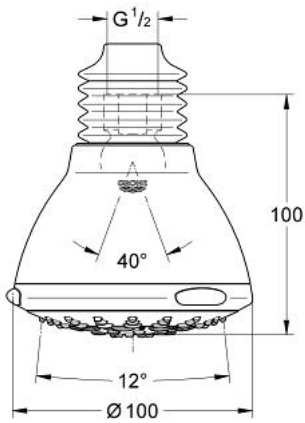

## 28 397 000 MOVARIO 100 FIVE HEAD SHOWER 5 SPRAYS

### PRODUCT DESCRIPTION

- Colour: chrome
- spray patterns: Normal, Jet, Rain, Massage, Champagne spray
- ball-joint
- GROHE LongLife finish
- GROHE SpeedClean - effortless limescale removal

### SPARE PARTS, 8月 2006 – now

- 1: Bellows (Spare part-nr. 45199BI0)
- 2: Fibre seal Ø 18,5 x Ø 12 x 2 (Spare part-nr. 0138900M)
- 3: Dirt strainer (Spare part-nr. 0676800M)