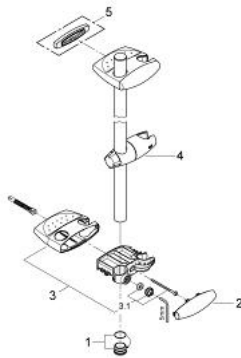

28 398 000 MOVARIO SHOWER RAIL, 900 MM

PRODUCT DESCRIPTION

- Colour: chrome
- wall mounted
- adjustable distance between wall shower holders for adaption to existing drilled holes
- glide element with swivel holder
- wall brackets with trays and integrated shower holder
- GROHE FastFixation (adjustable distance between wall shower holders for adaption to existing drillings)
- GROHE LongLife finish

28 398 000 MOVARIO SHOWER RAIL, 900 MM

SPARE PARTS, January 2002 – now

- 1: Cap (Spare part-nr. 45922000)
- 2: Cap (Spare part-nr. 11482000)
- 3: Bracket (Spare part-nr. 45923000)
- 3.1: Fixing set (Spare part-nr. 45924000)
- 4: Sliding piece (Spare part-nr. 12353000)
- 5: Compensation disc (Spare part-nr. 28407000)*