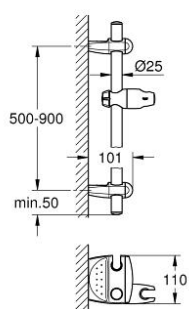

28 398 000 MOVARIO SHOWER RAIL, 900 MM

PRODUCT DESCRIPTION

- Colour: chrome
- wall mounted
- adjustable distance between wall shower holders for adaption to existing drilled holes
- glide element with swivel holder
- wall brackets with trays and integrated shower holder
- GROHE FastFixation (adjustable distance between wall shower holders for adaption to existing drillings)
- GROHE LongLife finish

28 398 000 MOVARIO SHOWER RAIL, 900 MM

SPARE PARTS, January 2002 – now

- 1: Cap (Spare part-nr. 45922000)
- 2: Cap (Spare part-nr. 11482000)
- 3: Bracket (Spare part-nr. 45923000)
- 3.1: Fixing set (Spare part-nr. 45924000)
- 4: Sliding piece (Spare part-nr. 12353000)
- 5: Compensation disc (Spare part-nr. 28407000)*