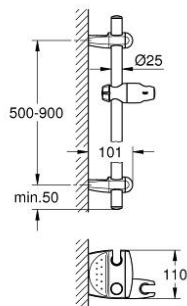

28 398 000 MOVARIO SHOWER RAIL 900 MM

PRODUCT DESCRIPTION

- Colour: chrome
- wall mounted
- adjustable distance between wall shower holders for adaption to existing drillings
- glide element with swivel holder
- wall brackets with trays and integrated shower holder
- GROHE FastFixation Plus (adjustable distance between wall shower holders for adaption to existing drillings)
- GROHE LongLife finish

28 398 000 MOVARIO SHOWER RAIL 900 MM

SPARE PARTS, 1月 2002 – now

- 1: Cover cap (Spare part-nr. 45922000)
- 2: Cover cap (Spare part-nr. 11482000)
- 3: Bracket (Spare part-nr. 45923000)
- 3.1: Fixing set (Spare part-nr. 45924000)
- 4: Glide element (Spare part-nr. 12353000)
- 5: Compensation disc (Spare part-nr. 28407000)*