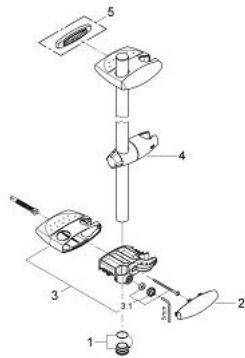

28 398 000 MOVARIO SHOWER RAIL 900 MM

PRODUCT DESCRIPTION

- Colour: chrome
- wall mounted
- adjustable distance between wall shower holders for adaption to existing drillings
- glide element with swivel holder
- wall brackets with trays and integrated shower holder
- GROHE FastFixation Plus (adjustable distance between wall shower holders for adaption to existing drillings)
- GROHE LongLife finish

28 398 000 MOVARIO SHOWER RAIL 900 MM

SPARE PARTS, 1月 2002 – now

- 1: Cover cap (Spare part-nr. 45922000)
- 2: Cover cap (Spare part-nr. 11482000)
- 3: Bracket (Spare part-nr. 45923000)
- 3.1: Fixing set (Spare part-nr. 45924000)
- 4: Glide element (Spare part-nr. 12353000)
- 5: Compensation disc (Spare part-nr. 28407000)*