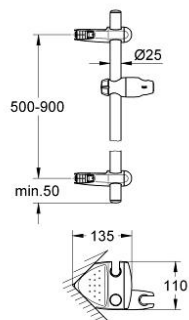

## 28 399 000 MOVARIO SHOWER RAIL, 900 MM

### PRODUCT DESCRIPTION

- Colour: chrome
- corner mounted
- adjustable distance between wall shower holders for adaption to existing drilled holes
- glide element with swivel holder
- corner bracket with trays and integrated shower holder
- GROHE FastFixation (adjustable distance between wall shower holders for adaption to existing drillings)
- GROHE LongLife finish

### SPARE PARTS, January 2002 – now

- 1: Cap (Spare part-nr. 45922000)
- 2: Cap (Spare part-nr. 11482000)
- 3: Bracket (Spare part-nr. 45925000)
- 3.1: Fixing set (Spare part-nr. 45924000)
- 4: Sliding piece (Spare part-nr. 12353000)