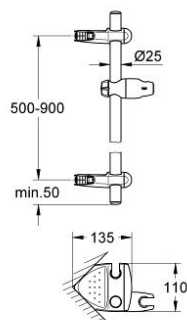

## 28 399 000 MOVARIO SHOWER RAIL 900 MM

### PRODUCT DESCRIPTION

- Colour: chrome
- corner mounting
- adjustable distance between wall shower holders for adaption to existing drillings
- glide element with swivel holder
- corner bracket with trays and integrated shower holder
- GROHE FastFixation Plus (adjustable distance between wall shower holders for adaption to existing drillings)
- GROHE LongLife finish