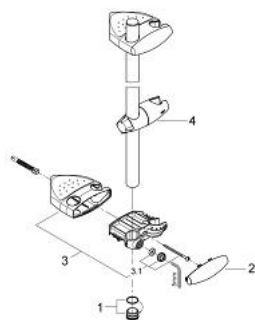

## 28 399 000 MOVARIO SHOWER RAIL 900 MM

### PRODUCT DESCRIPTION

- Colour: chrome
- corner mounting
- adjustable distance between wall shower holders for adaption to existing drillings
- glide element with swivel holder
- corner bracket with trays and integrated shower holder
- GROHE FastFixation Plus (adjustable distance between wall shower holders for adaption to existing drillings)
- GROHE LongLife finish