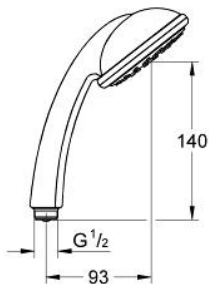

### PRODUCT DESCRIPTION

- Colour: chrome
- adjustable shower jet
- spray patterns: Jet / Rain / Massage
- GROHE SpeedClean - effortless limescale removal
- suitable for instantaneous heater
- 9,5 l/min. flow limiter
- ShockProof due to protective high impact silicone ring
- minimum flow rate 7,5 l/min.
- GROHE LongLife finish
- Universal Mounting System. Fitting all standard shower hoses

## 28 421 000 TEMPESTA 100 TRIO HAND SHOWER 3 SPRAYS

**SPARE PARTS**, April 2005 – now

1: Dirt strainer (Spare part-nr. 0700200M)