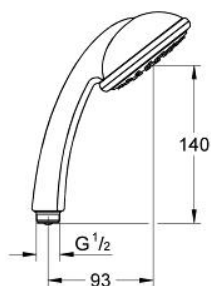

28 421 000 TEMPESTA 100 TRIO HAND SHOWER 3 SPRAYS

PRODUCT DESCRIPTION

- Colour: chrome
- adjustable shower spray
- spray patterns: Jet, Rain, Massage
- GROHE SpeedClean - effortless limescale removal
- suitable for instantaneous heater
- 9.5 l/min. flow limiter
- ShockProof due to protective high impact silicone ring
- minimum flow rate 7.5 l/min
- GROHE LongLife finish
- universal mounting system, fitting all standard shower hoses

Pure Freude
an Wasser

28 421 000 TEMPESTA 100 TRIO HAND SHOWER 3 SPRAYS

SPARE PARTS, 4月 2005 – now

1: Dirt strainer (Spare part-nr. 0700200M)