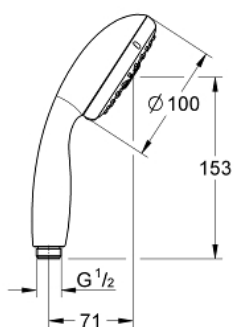

## 28 421 001 TEMPESTA 100 HAND SHOWER 4 SPRAYS

### PRODUCT DESCRIPTION

- Colour: chrome
- spray patterns: GROHE Rain O<sup>2</sup>, Rain, Massage, Jet
- 9.5 l/min flow limiter
- GROHE DreamSpray - perfect spray pattern
- GROHE LongLife finish
- GROHE SpeedClean - effortless limescale removal
- Inner WaterGuide - inner insulation for surface protection
- ShockProof silicone ring prevents damages caused by shower falling
- Universal Mounting System. Fitting all standard shower hoses
- suitable for instantaneous heater
- minimum pressure 1,0 bar

## 28 421 001 TEMPESTA 100 HAND SHOWER 4 SPRAYS

**SPARE PARTS**, August 2010 – now

1: Dirt strainer (Spare part-nr. 0700200M)