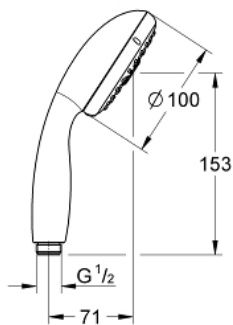

28 421 001 TEMPESTA 100 HAND SHOWER 4 SPRAYS

PRODUCT DESCRIPTION

- Colour: chrome
- spray patterns: GROHE Rain O², Rain, Massage, Jet
- 9.5 l/min flow limiter
- GROHE DreamSpray - perfect spray pattern
- GROHE LongLife finish
- GROHE SpeedClean - effortless limescale removal
- Inner WaterGuide - inner insulation for surface protection
- ShockProof silicone ring prevents damages caused by shower falling
- universal mounting system, fitting all standard shower hoses
- suitable for instantaneous heater
- min. recommended pressure 1.0 bar

28 421 001 TEMPESTA 100 HAND SHOWER 4 SPRAYS

SPARE PARTS, 8月 2010 – now

1: Dirt strainer (Spare part-nr. 0700200M)