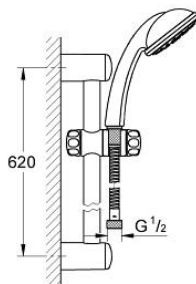

28 435 000 TEMPESTA 100 TRIO SHOWER RAIL SET 3 SPRAYS

PRODUCT DESCRIPTION

- Colour: chrome
- consists of:
 - hand shower (28 421)
 - shower rail 600 mm 28 666 000
 - Relexaflex-hose 1500 mm 28 151
- GROHE SpeedClean - effortless limescale removal
- GROHE LongLife finish

28 435 000 TEMPESTA 100 TRIO SHOWER RAIL SET 3 SPRAYS

SPARE PARTS, December 2003 – now

1: Dirt strainer (Spare part-nr. 0700200M)

2: Sliding piece (Spare part-nr. 07659000)

3: Outlet shower holder (Spare part-nr. 45362000)