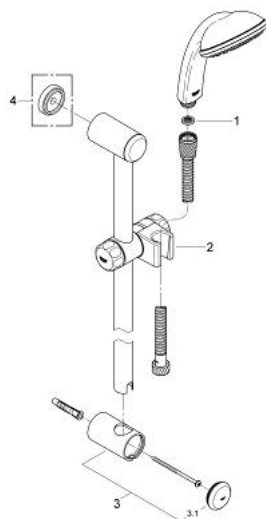

28 435 000 TEMPESTA 100 TRIO SHOWER RAIL SET 3 SPRAYS

PRODUCT DESCRIPTION

- Colour: chrome
- consists of:
 - hand shower (28 421)
 - shower rail 600 mm 28 666 000
 - Relexaflex-hose 1500 mm 28 151
- GROHE SpeedClean - effortless limescale removal
- GROHE LongLife finish

28 435 000 TEMPESTA 100 TRIO SHOWER RAIL SET 3 SPRAYS

SPARE PARTS, December 2003 – now

1: Dirt strainer (Spare part-nr. 0700200M)

2: Sliding piece (Spare part-nr. 07659000)

3: Outlet shower holder (Spare part-nr. 45362000)

3.1: Cap (Spare part-nr. 45363000)

4: Compensation disc (Spare part-nr. 45406000)*

* Optional accessories