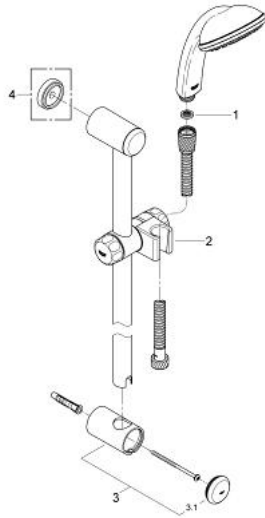

## 28 435 000 TEMPESTA 100 TRIO SHOWER RAIL SET 3 SPRAYS

### PRODUCT DESCRIPTION

- Colour: chrome
- consisting of:
  - hand shower (28 421)
  - shower rail, 600 mm (28 666 000)
  - Relexaflex hose 1500 mm 1/2" x 1/2" (28 151)
- GROHE SpeedClean - effortless limescale removal
- GROHE LongLife finish

### SPARE PARTS, 12月 2003 – now

- 1: Dirt strainer (Spare part-nr. 0700200M)
- 2: Glide element (Spare part-nr. 07659000)
- 3: Shower rail holder (Spare part-nr. 45362000)
- 3.1: Cover cap (Spare part-nr. 45363000)
- 4: Compensation disc (Spare part-nr. 45406000)\*