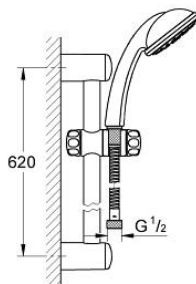

### PRODUCT DESCRIPTION

- Colour: chrome
- consisting of:
  - hand shower (28 421)
  - shower rail, 600 mm (28 666 000)
  - Relexaflex hose 1500 mm 1/2" x 1/2" (28 151)
- GROHE SpeedClean - effortless limescale removal
- GROHE LongLife finish