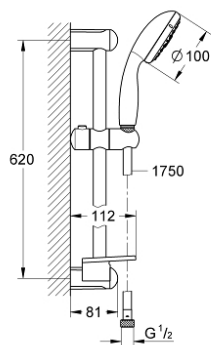

28 436 001 TEMPESTA 100 SHOWER RAIL SET 4 SPRAYS

PRODUCT DESCRIPTION

- Colour: chrome
- consists of:
 - handshower (28 421 001)
 - shower rail, 600 mm (27 523)
 - Relaxaflex-hose 1750 mm 28 154
 - GROHE EasyReach tray (27 596)
 - GROHE EcoJoy 9,5 l/min flow limiter
 - GROHE DreamSpray - perfect spray pattern
 - GROHE LongLife finish
 - GROHE SpeedClean - effortless limescale removal
 - Inner WaterGuide - inner insulation for surface protection
 - ShockProof silicone ring prevents damages caused by shower falling
 - suitable for instantaneous heater

28 436 001 TEMPESTA 100 SHOWER RAIL SET 4 SPRAYS

SPARE PARTS, August 2010 – now

- 1: Outlet shower holder (Spare part-nr. 48098000)
 - 2: Sliding piece (Spare part-nr. 48099000)
 - 3: GROHE EasyReach tray (Spare part-nr. 27596000)
 - 4: Dirt strainer (Spare part-nr. 0700200M)
 - 5: Compensation disc (Spare part-nr. 48051000)*
- * Optional accessories