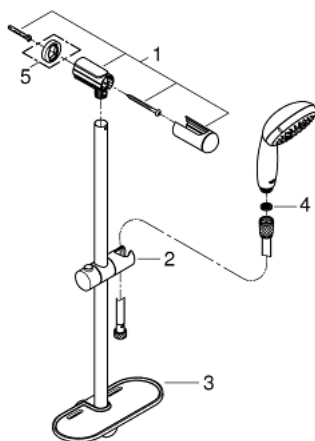

28 436 001 TEMPESTA 100 SHOWER RAIL SET 4 SPRAYS

PRODUCT DESCRIPTION

- Colour: chrome
- consists of:
 - handshower (28 421 001)
 - shower rail, 600 mm (27 523)
 - Relaxaflex-hose 1750 mm 28 154
 - GROHE EasyReach tray (27 596)
 - GROHE EcoJoy 9,5 l/min flow limiter
 - GROHE DreamSpray - perfect spray pattern
 - GROHE LongLife finish
 - GROHE SpeedClean - effortless limescale removal
 - Inner WaterGuide - inner insulation for surface protection
 - ShockProof silicone ring prevents damages caused by shower falling
 - suitable for instantaneous heater

28 436 001 TEMPESTA 100 SHOWER RAIL SET 4 SPRAYS

SPARE PARTS, August 2010 – now

- 1: Outlet shower holder (Spare part-nr. 48098000)
 - 2: Sliding piece (Spare part-nr. 48099000)
 - 3: GROHE EasyReach tray (Spare part-nr. 27596000)
 - 4: Dirt strainer (Spare part-nr. 0700200M)
 - 5: Compensation disc (Spare part-nr. 48051000)*
- * Optional accessories