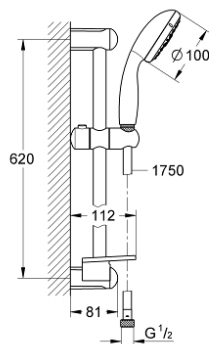

## 28 436 001 TEMPESTA 100 SHOWER RAIL SET 4 SPRAYS

### PRODUCT DESCRIPTION

- Colour: chrome
- consisting of:
  - hand shower (28 421 001)
  - shower rail, 600 mm (27 523)
  - shower hose Relexaflex 1750 mm 1/2" x 1/2" (28 154)
  - GROHE EasyReach tray (27 596)
  - GROHE EcoJoy 9.5 l/min flow limiter
  - GROHE DreamSpray - perfect spray pattern
  - GROHE LongLife finish
  - GROHE SpeedClean - effortless limescale removal
  - Inner WaterGuide - inner insulation for surface protection
  - ShockProof silicone ring prevents damages caused by shower falling
  - suitable for instantaneous heater

### SPARE PARTS, 8月 2010 – now

- 1: Shower rail holder (Spare part-nr. 48098000)
- 2: Glide element (Spare part-nr. 48099000)
- 3: GROHE EasyReach tray (Spare part-nr. 27596000)
- 4: Dirt strainer (Spare part-nr. 0700200M)
- 5: Compensation disc (Spare part-nr. 48051000)\*