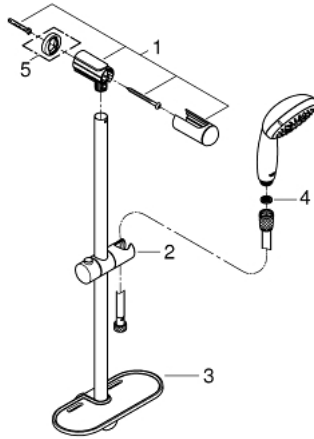

## 28 436 001 TEMPESTA 100 SHOWER RAIL SET 4 SPRAYS

### PRODUCT DESCRIPTION

- Colour: chrome
- consisting of:
  - hand shower (28 421 001)
  - shower rail, 600 mm (27 523)
  - shower hose Relexaflex 1750 mm 1/2" x 1/2" (28 154)
  - GROHE EasyReach tray (27 596)
  - GROHE EcoJoy 9.5 l/min flow limiter
  - GROHE DreamSpray - perfect spray pattern
  - GROHE LongLife finish
  - GROHE SpeedClean - effortless limescale removal
  - Inner WaterGuide - inner insulation for surface protection
  - ShockProof silicone ring prevents damages caused by shower falling
  - suitable for instantaneous heater

### SPARE PARTS, 8月 2010 – now

- 1: Shower rail holder (Spare part-nr. 48098000)
- 2: Glide element (Spare part-nr. 48099000)
- 3: GROHE EasyReach tray (Spare part-nr. 27596000)
- 4: Dirt strainer (Spare part-nr. 0700200M)
- 5: Compensation disc (Spare part-nr. 48051000)\*