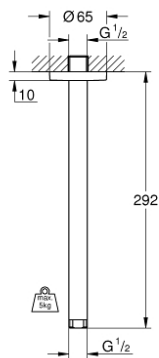

28 497 LS0 RAINSHOWER SHOWER ARM CEILING 292 MM

PRODUCT DESCRIPTION

- Colour: moon white
- metal
- connection thread 1/2"
- with round escutcheon
- can be used for all Rainshower head showers
- GROHE LongLife finish

28 497 LS0 RAINSHOWER SHOWER ARM CEILING 292 MM

SPARE PARTS, May 2007 – now

1: Escutcheon (Spare part-nr. 11741LS0)