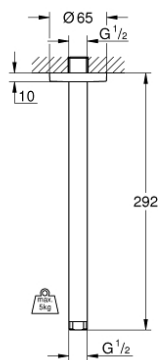

28 497 LS0 RAINSHOWER SHOWER ARM CEILING 292 MM

PRODUCT DESCRIPTION

- Colour: moon white
- metal
- connection thread 1/2"
- with round escutcheon
- suitable for all Rainshower head showers
- GROHE LongLife finish

28 497 LS0 RAINSHOWER SHOWER ARM CEILING 292 MM

SPARE PARTS, 5月 2007 – now

1: Escutcheon (Spare part-nr. 11741LS0)