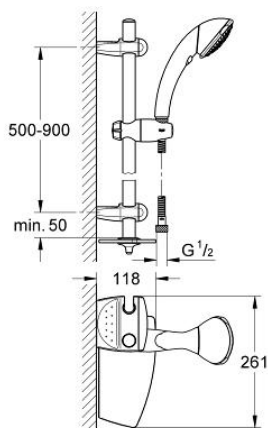

28 575 000 MOVARIO 100 TRIO SHOWER RAIL SET 5 SPRAYS

PRODUCT DESCRIPTION

- Colour: chrome
- consists of:
 - shower rail, 900 mm 28 398 000
 - handshower Trio 28 390 000
 - Rotaflex TwistStop shower hose 1750 mm 1/2" x 1/2" 28 410
 - tray (28 549 000)
 - GROHE LongLife finish
 - GROHE FastFixation Plus adjustable distance between brackets for adaption to existing drilling holes

28 575 000 MOVARIO 100 TRIO SHOWER RAIL SET 5 SPRAYS

SPARE PARTS, June 2007 – now

- 1: Cap (Spare part-nr. 45922000)
 - 2: Cap (Spare part-nr. 11482000)
 - 3: Bracket (Spare part-nr. 45923000)
 - 3.1: Fixing set (Spare part-nr. 45924000)
 - 4: Sliding piece (Spare part-nr. 12353000)
 - 5: Dirt strainer (Spare part-nr. 0676800M)
 - 6: Compensation disc (Spare part-nr. 28407000)*
- * Optional accessories