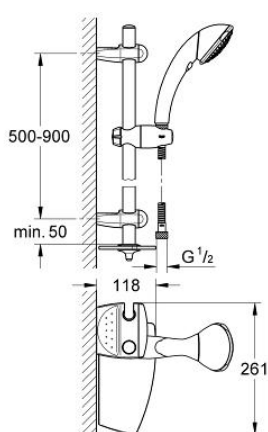

28 575 000 MOVARIO 100 TRIO SHOWER RAIL SET 5 SPRAYS

PRODUCT DESCRIPTION

- Colour: chrome
- consisting of:
 - shower rail, 900 mm (28 398 000)
 - hand shower Trio (28 390)
 - Rotaflex TwistStop shower hose 1750 mm 1/2" x 1/2" (28 410)
 - tray (28 549 000)
 - GROHE LongLife finish
 - GROHE FastFixation Plus adjustable distance between brackets for adaption to existing drilling holes

28 575 000 MOVARIO 100 TRIO SHOWER RAIL SET 5 SPRAYS

SPARE PARTS, 6月 2007 – now

- 1: Cover cap (Spare part-nr. 45922000)
 - 2: Cover cap (Spare part-nr. 11482000)
 - 3: Bracket (Spare part-nr. 45923000)
 - 3.1: Fixing set (Spare part-nr. 45924000)
 - 4: Glide element (Spare part-nr. 12353000)
 - 5: Dirt strainer (Spare part-nr. 0676800M)
 - 6: Compensation disc (Spare part-nr. 28407000)*
- * Optional accessories