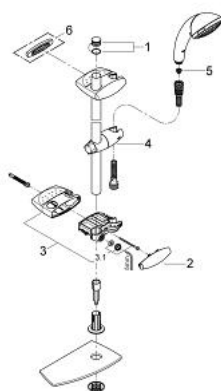

28 575 000 MOVARIO 100 TRIO SHOWER RAIL SET 5 SPRAYS

PRODUCT DESCRIPTION

- Colour: chrome
- consisting of:
 - shower rail, 900 mm (28 398 000)
 - hand shower Trio (28 390)
 - Rotaflex TwistStop shower hose 1750 mm 1/2" x 1/2" (28 410)
 - tray (28 549 000)
 - GROHE LongLife finish
 - GROHE FastFixation Plus adjustable distance between brackets for adaption to existing drilling holes

28 575 000 MOVARIO 100 TRIO SHOWER RAIL SET 5 SPRAYS

SPARE PARTS, 6月 2007 – now

- 1: Cover cap (Spare part-nr. 45922000)
 - 2: Cover cap (Spare part-nr. 11482000)
 - 3: Bracket (Spare part-nr. 45923000)
 - 3.1: Fixing set (Spare part-nr. 45924000)
 - 4: Glide element (Spare part-nr. 12353000)
 - 5: Dirt strainer (Spare part-nr. 0676800M)
 - 6: Compensation disc (Spare part-nr. 28407000)*
- * Optional accessories