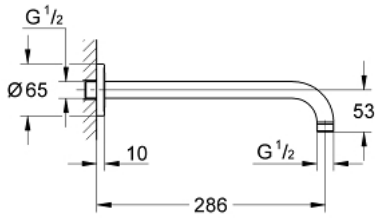

28 576 KS0 RAINSHOWER SHOWER ARM 286 MM

PRODUCT DESCRIPTION

- Colour: velvet black
- metal
- connection thread 1/2"
- for all Rainshower head showers except Rainshower head shower 400 mm (28 778000)
- GROHE LongLife finish

28 576 KS0 RAINSHOWER SHOWER ARM 286 MM

SPARE PARTS, January 2002 – now

1: Escutcheon (Spare part-nr. 11741KS0)